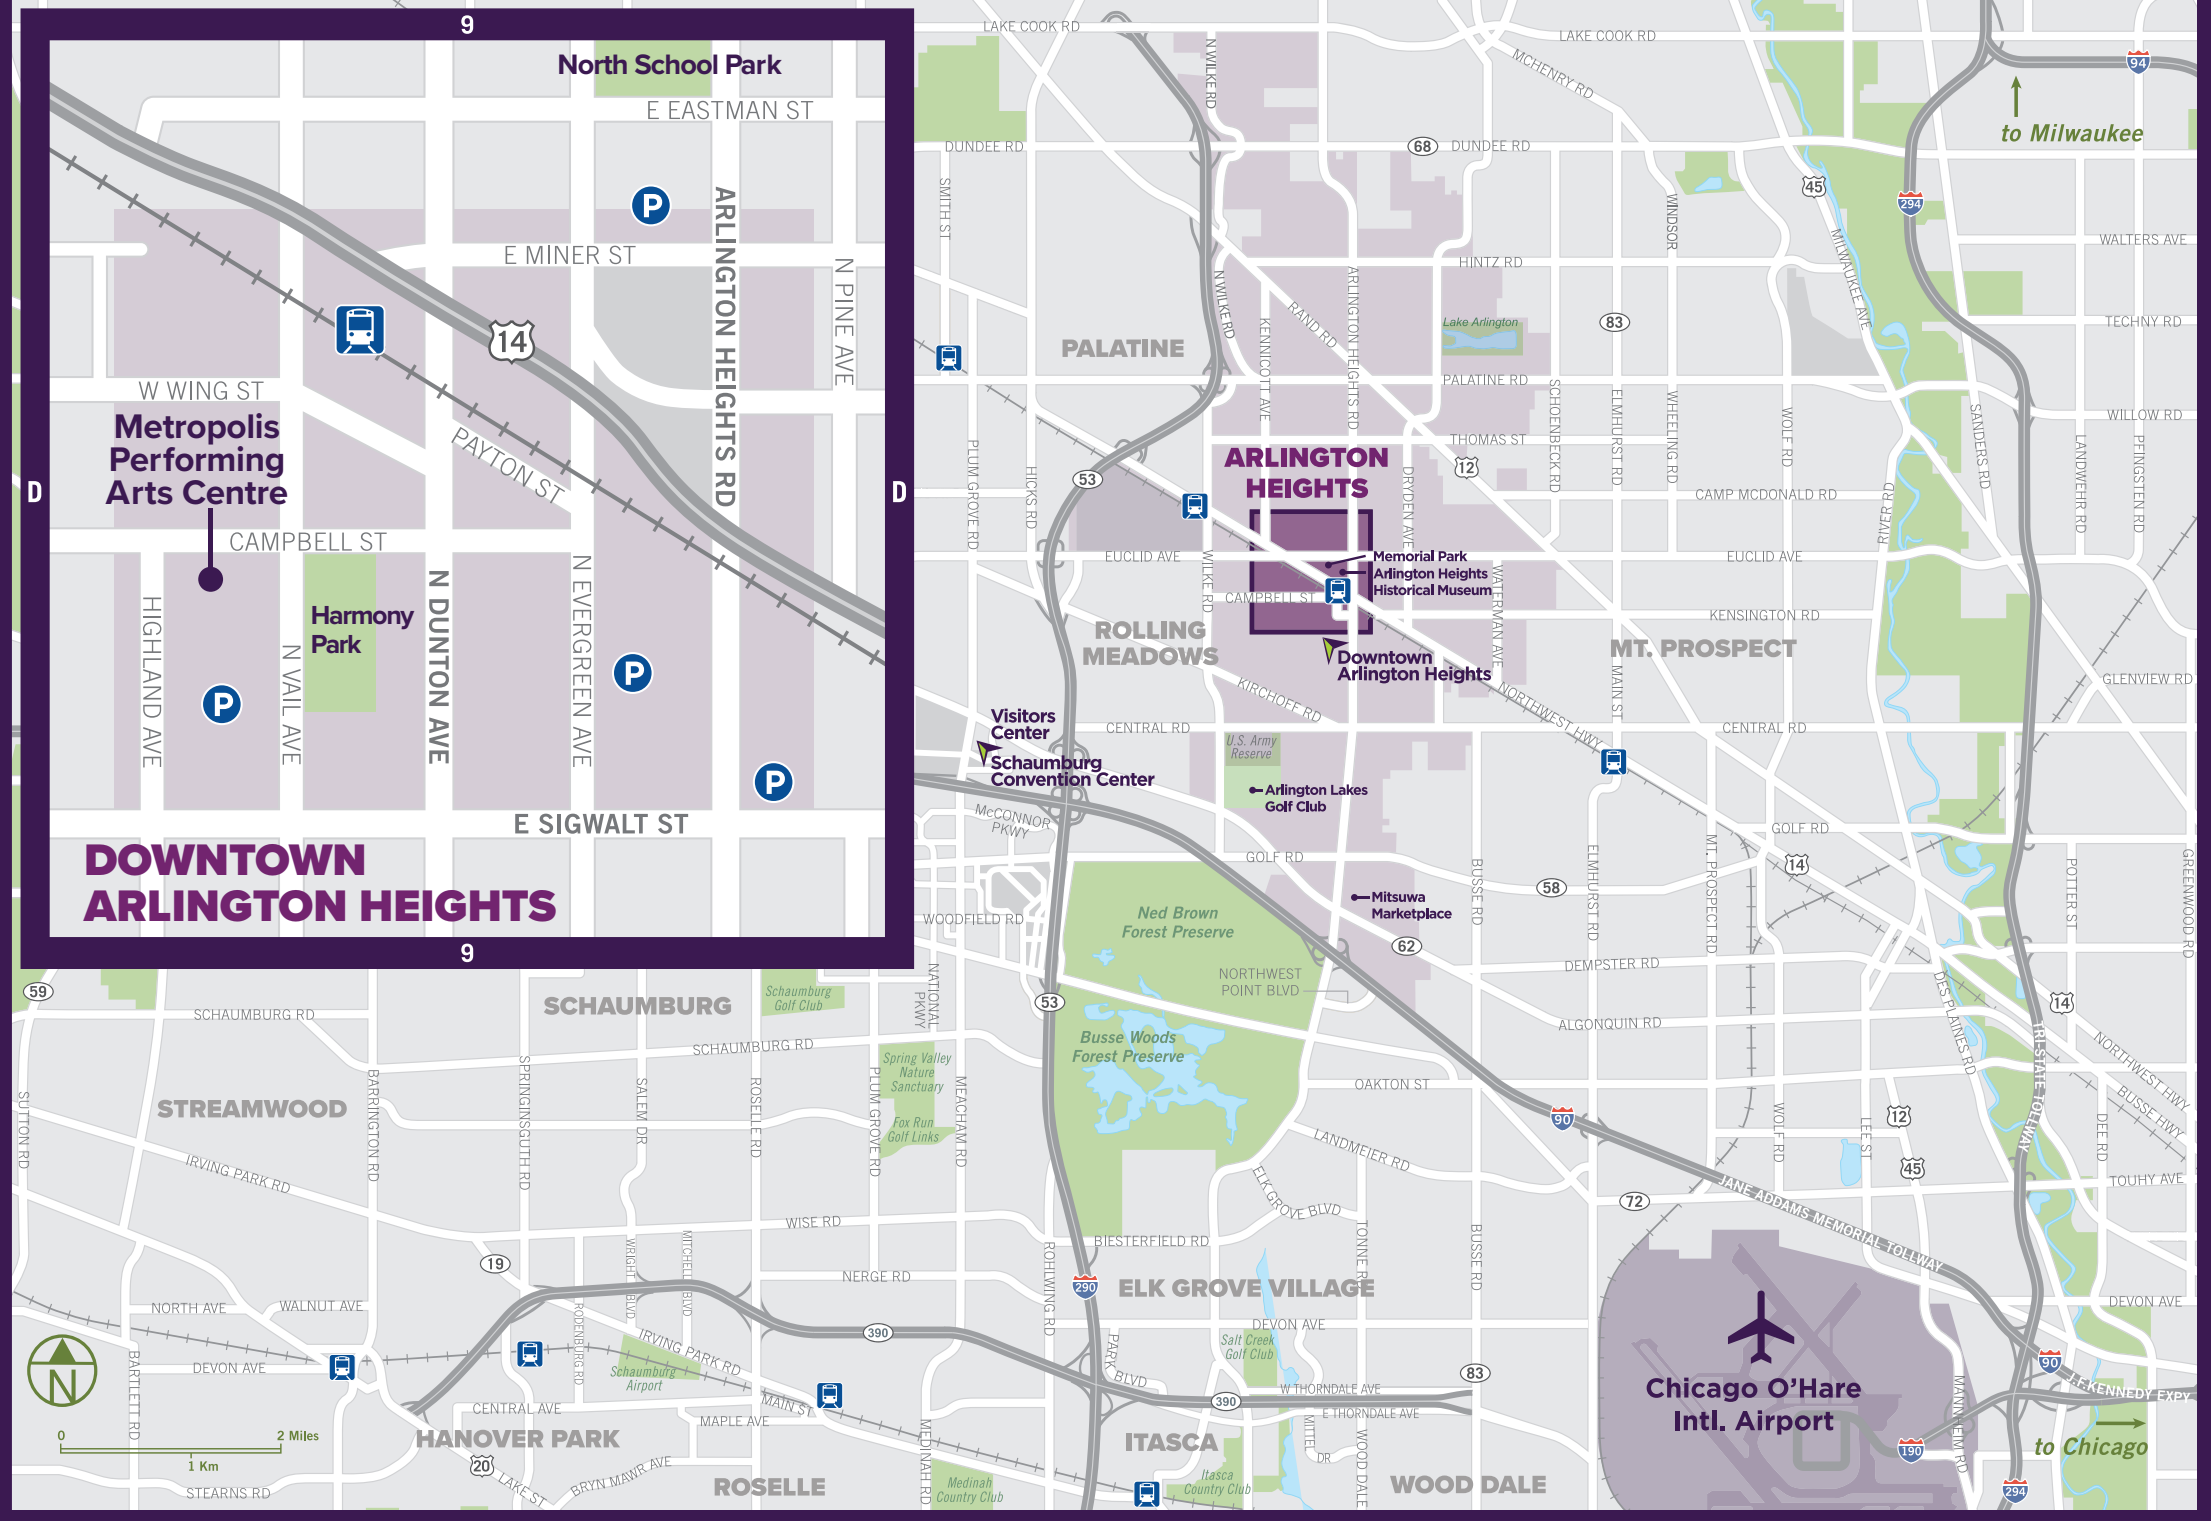

ARLINGTON HEIGHTS

DINING MAP

DINING

■ = Downtown Dining

AMERICAN

■ BIG ANGE'S EATERY D8

640 W. Northwest Hwy.
(224) 248-8644
bigangeseatery.com

■ BIRCH RIVER GRILL F9